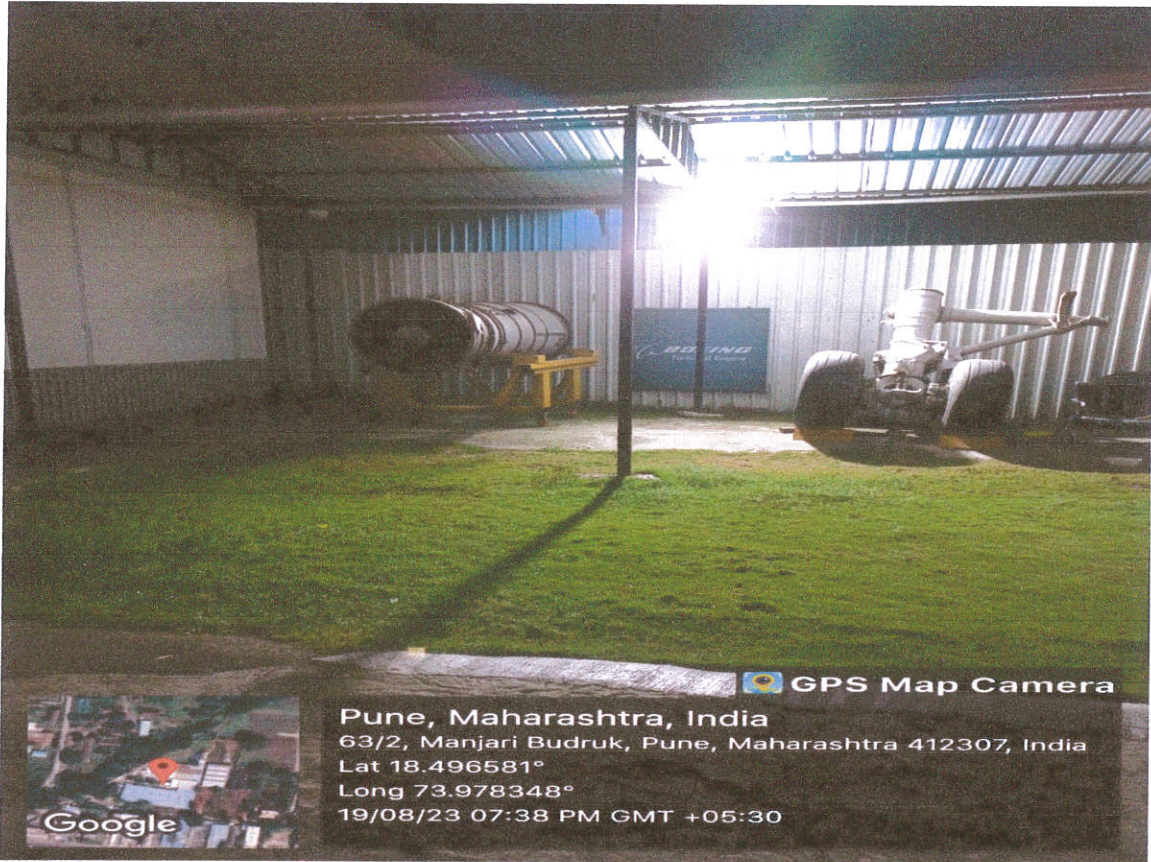

GPS Map Camera

Pune, Maharashtra, India
63/2, Manjari Budruk, Pune, Maharashtra 412307, India
Lat 18.496581°
Long 73.978348°
19/08/23 07:38 PM GMT +05:30