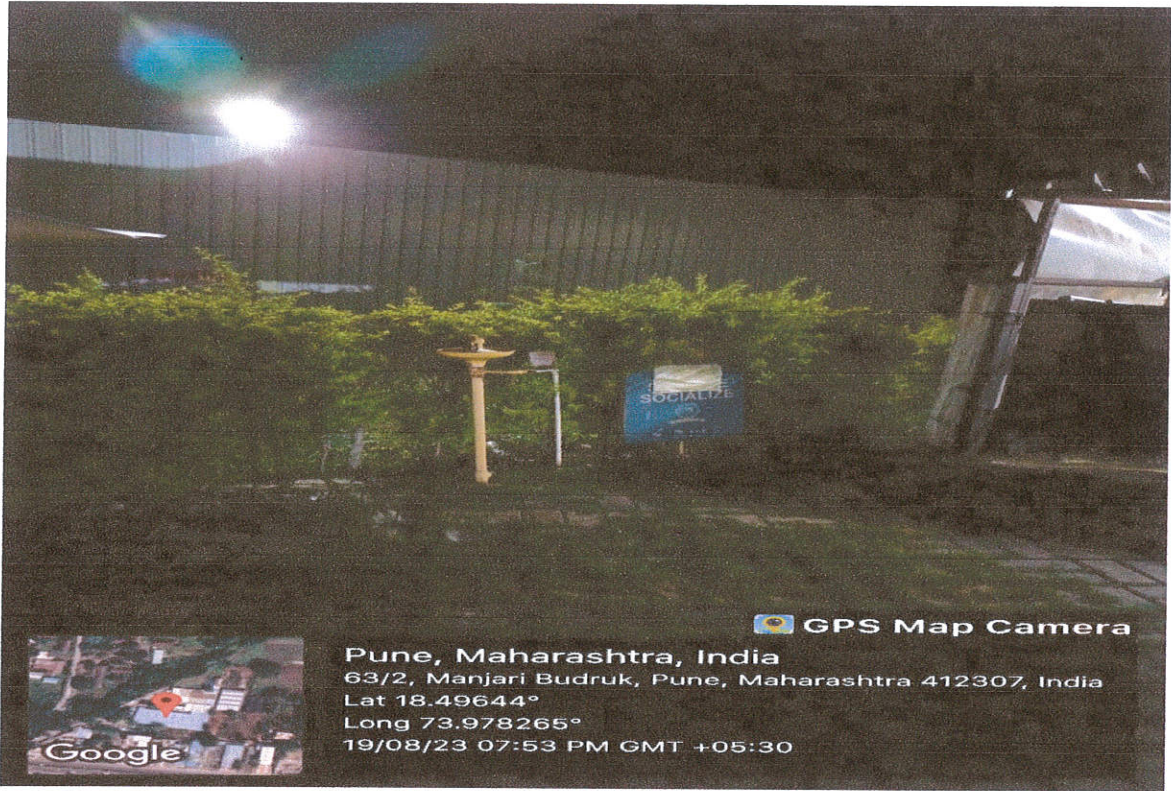

GPS Map Camera

Pune, Maharashtra, India
63/2, Manjari Budruk, Pune, Maharashtra 412307, India
Lat 18.49644°
Long 73.978265°
19/08/23 07:53 PM GMT +05:30

Prof. Angha Shinde
I/c Principal
Empire Education Society
Indira Institute of Aircraft Engineering,
Pune - 412307