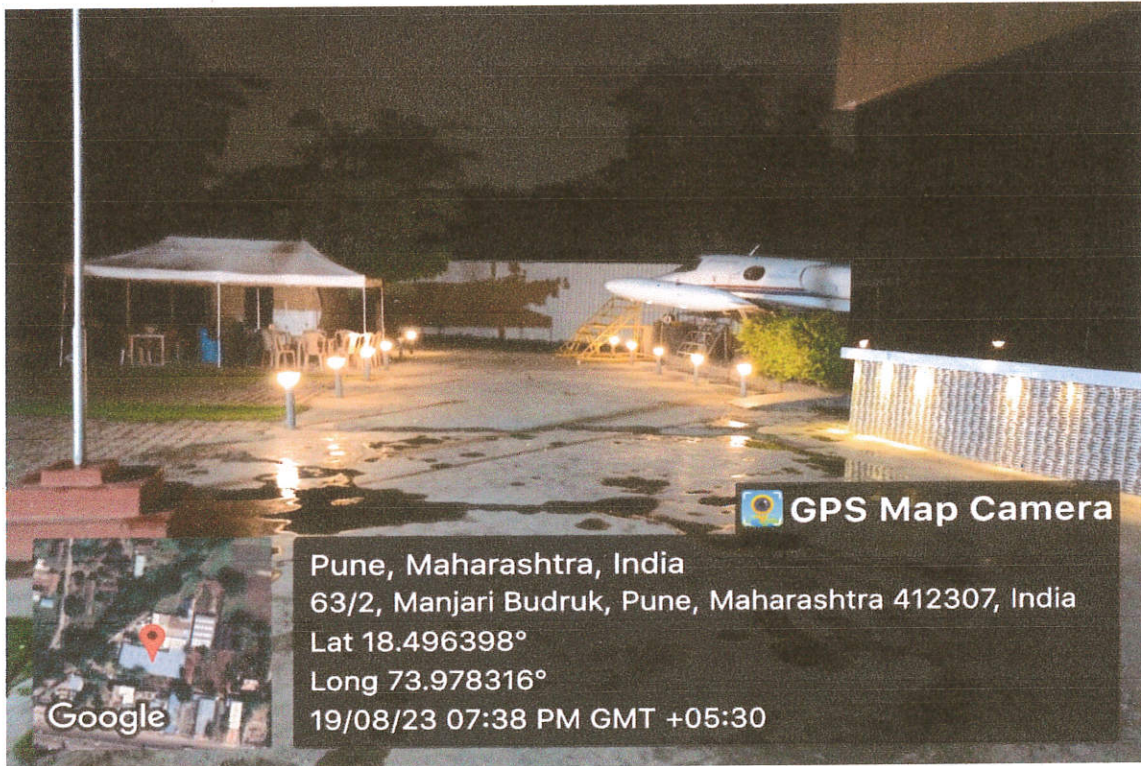

I.I.A.E.
Key of Success...

Indira Institute of Aircraft Engineering

(Approved by Director General of Civil Aviation, Govt. of India for Aircraft Maintenance Engineering (AME) Course)
(Affiliated to Savitribai Phule Pune University for B.Sc Aviation Course)

Sr. No. 37, Manjari Farm, Near Agriculture College, Pune - Solapur Road, Pune - 412307.
Ph. : 7057831858 / 9175041858 | Website : www.iiapune.org | Email : info@iiapune.org

Green Energy Policy:

Solar Energy : Our college using directly connected solar lights within the premise and hence we don't use buy-back policy of Maharashtra State Electricity Distribution Company , Maharashtra. Further, we use low power LED lights and other electrical equipments to save electricity.

Shinde
Prof. Angha Shinde
I/c Principal
Empire Education Society
Indira Institute of Aircraft Engineering,
Pune - 412307